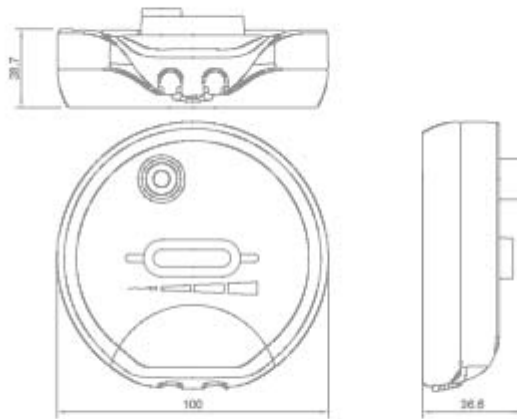

DISEGNO TECNICO

Con riserva modifiche tecniche